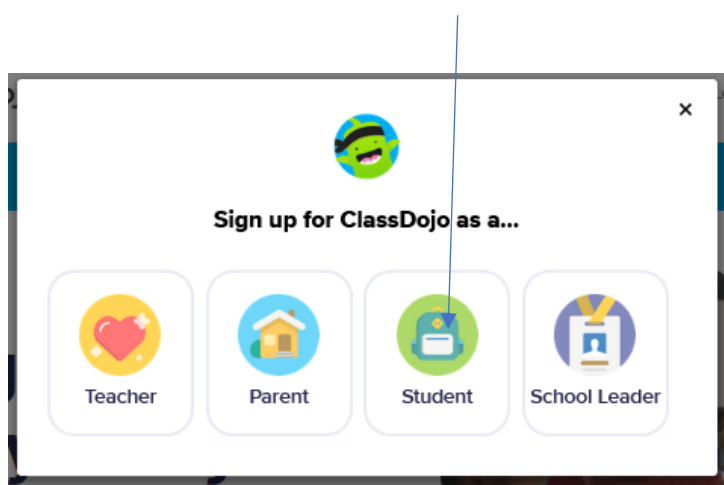

Newport Primary School: Using Class Dojo – Parent’s Guide

Signing up as a Pupil with ClassDojo

Click on the **Sign Up** button on the top right corner of the webpage

You will see this window. Click on **Student**:

Scan your **QR code** to enter the ClassDojo system: